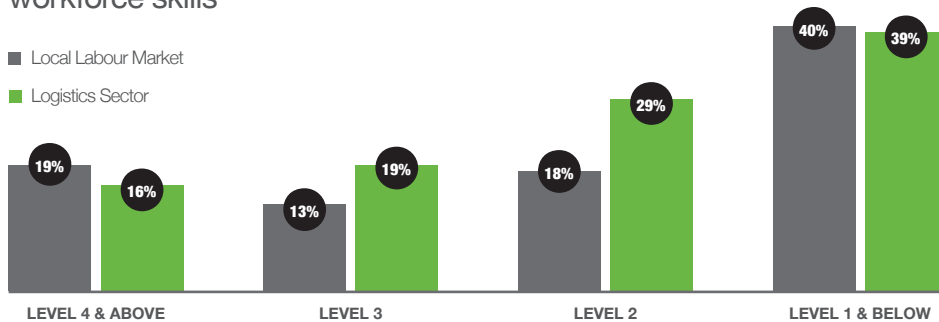

unrivalled labour force +

London Medway Commercial Park benefits from a large labour pool that is competitively priced and equipped with the skills needed by the logistics sector. The local labour force within a 5 mile radius of the site amounts to nearly 155,200 persons, including **10,000 job seekers** and a further **14,700 who want a job**. Within 30 to 45 minutes' drive time, the potential labour force expands to between 250,000 and 715,000.

potential labour pool

Working age population within a 30 to 45 minute drivetime of London Medway Commercial Park - **250,000 to 715,000** people

workforce skills

■ Local Labour Market
■ Logistics Sector

competitive gross weekly earnings