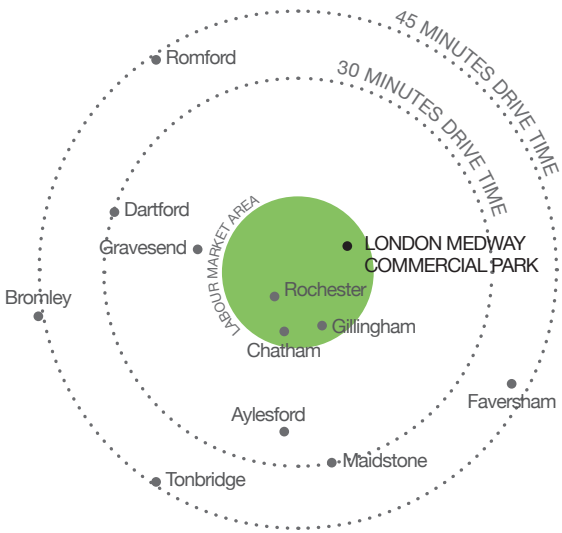

unrivalled labour force +

London Medway Commercial Park benefits from a large labour pool that is competitively priced and equipped with the skills needed by the logistics sector. The local labour force within a 5 mile radius of the site amounts to nearly 155,200 persons, including **10,000 job seekers** and a further **14,700 who want a job**. Within 30 to 45 minutes' drive time, the potential labour force expands to between 250,000 and 715,000.

potential labour pool

Working age population within a 30 to 45 minute drivetime of London Medway Commercial Park - **250,000 to 715,000** people

workforce skills

■ Local Labour Market
■ Logistics Sector

competitive gross weekly earnings

london medway commercial park labour market