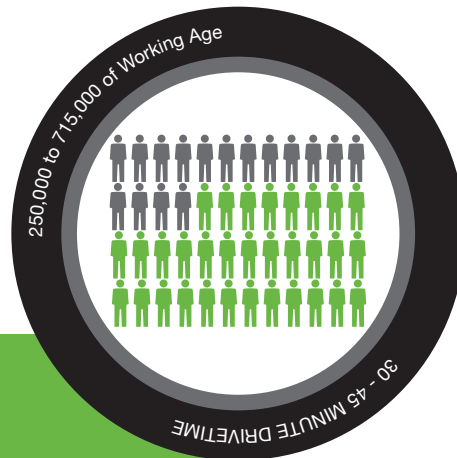

unrivalled labour force +

London Medway Commercial Park benefits from a large labour pool that is competitively priced and equipped with the skills needed by the logistics sector. The local labour force within a 5 mile radius of the site amounts to nearly 155,200 persons, including **10,000 job seekers** and a further **14,700 who want a job**. Within 30 to 45 minutes' drive time, the potential labour force expands to between 250,000 and 715,000.

potential labour pool

Working age population within a 30 to 45 minute drivetime of London Medway Commercial Park - **250,000 to 715,000** people

workforce skills

■ Local Labour Market
■ Logistics Sector

competitive gross weekly earnings