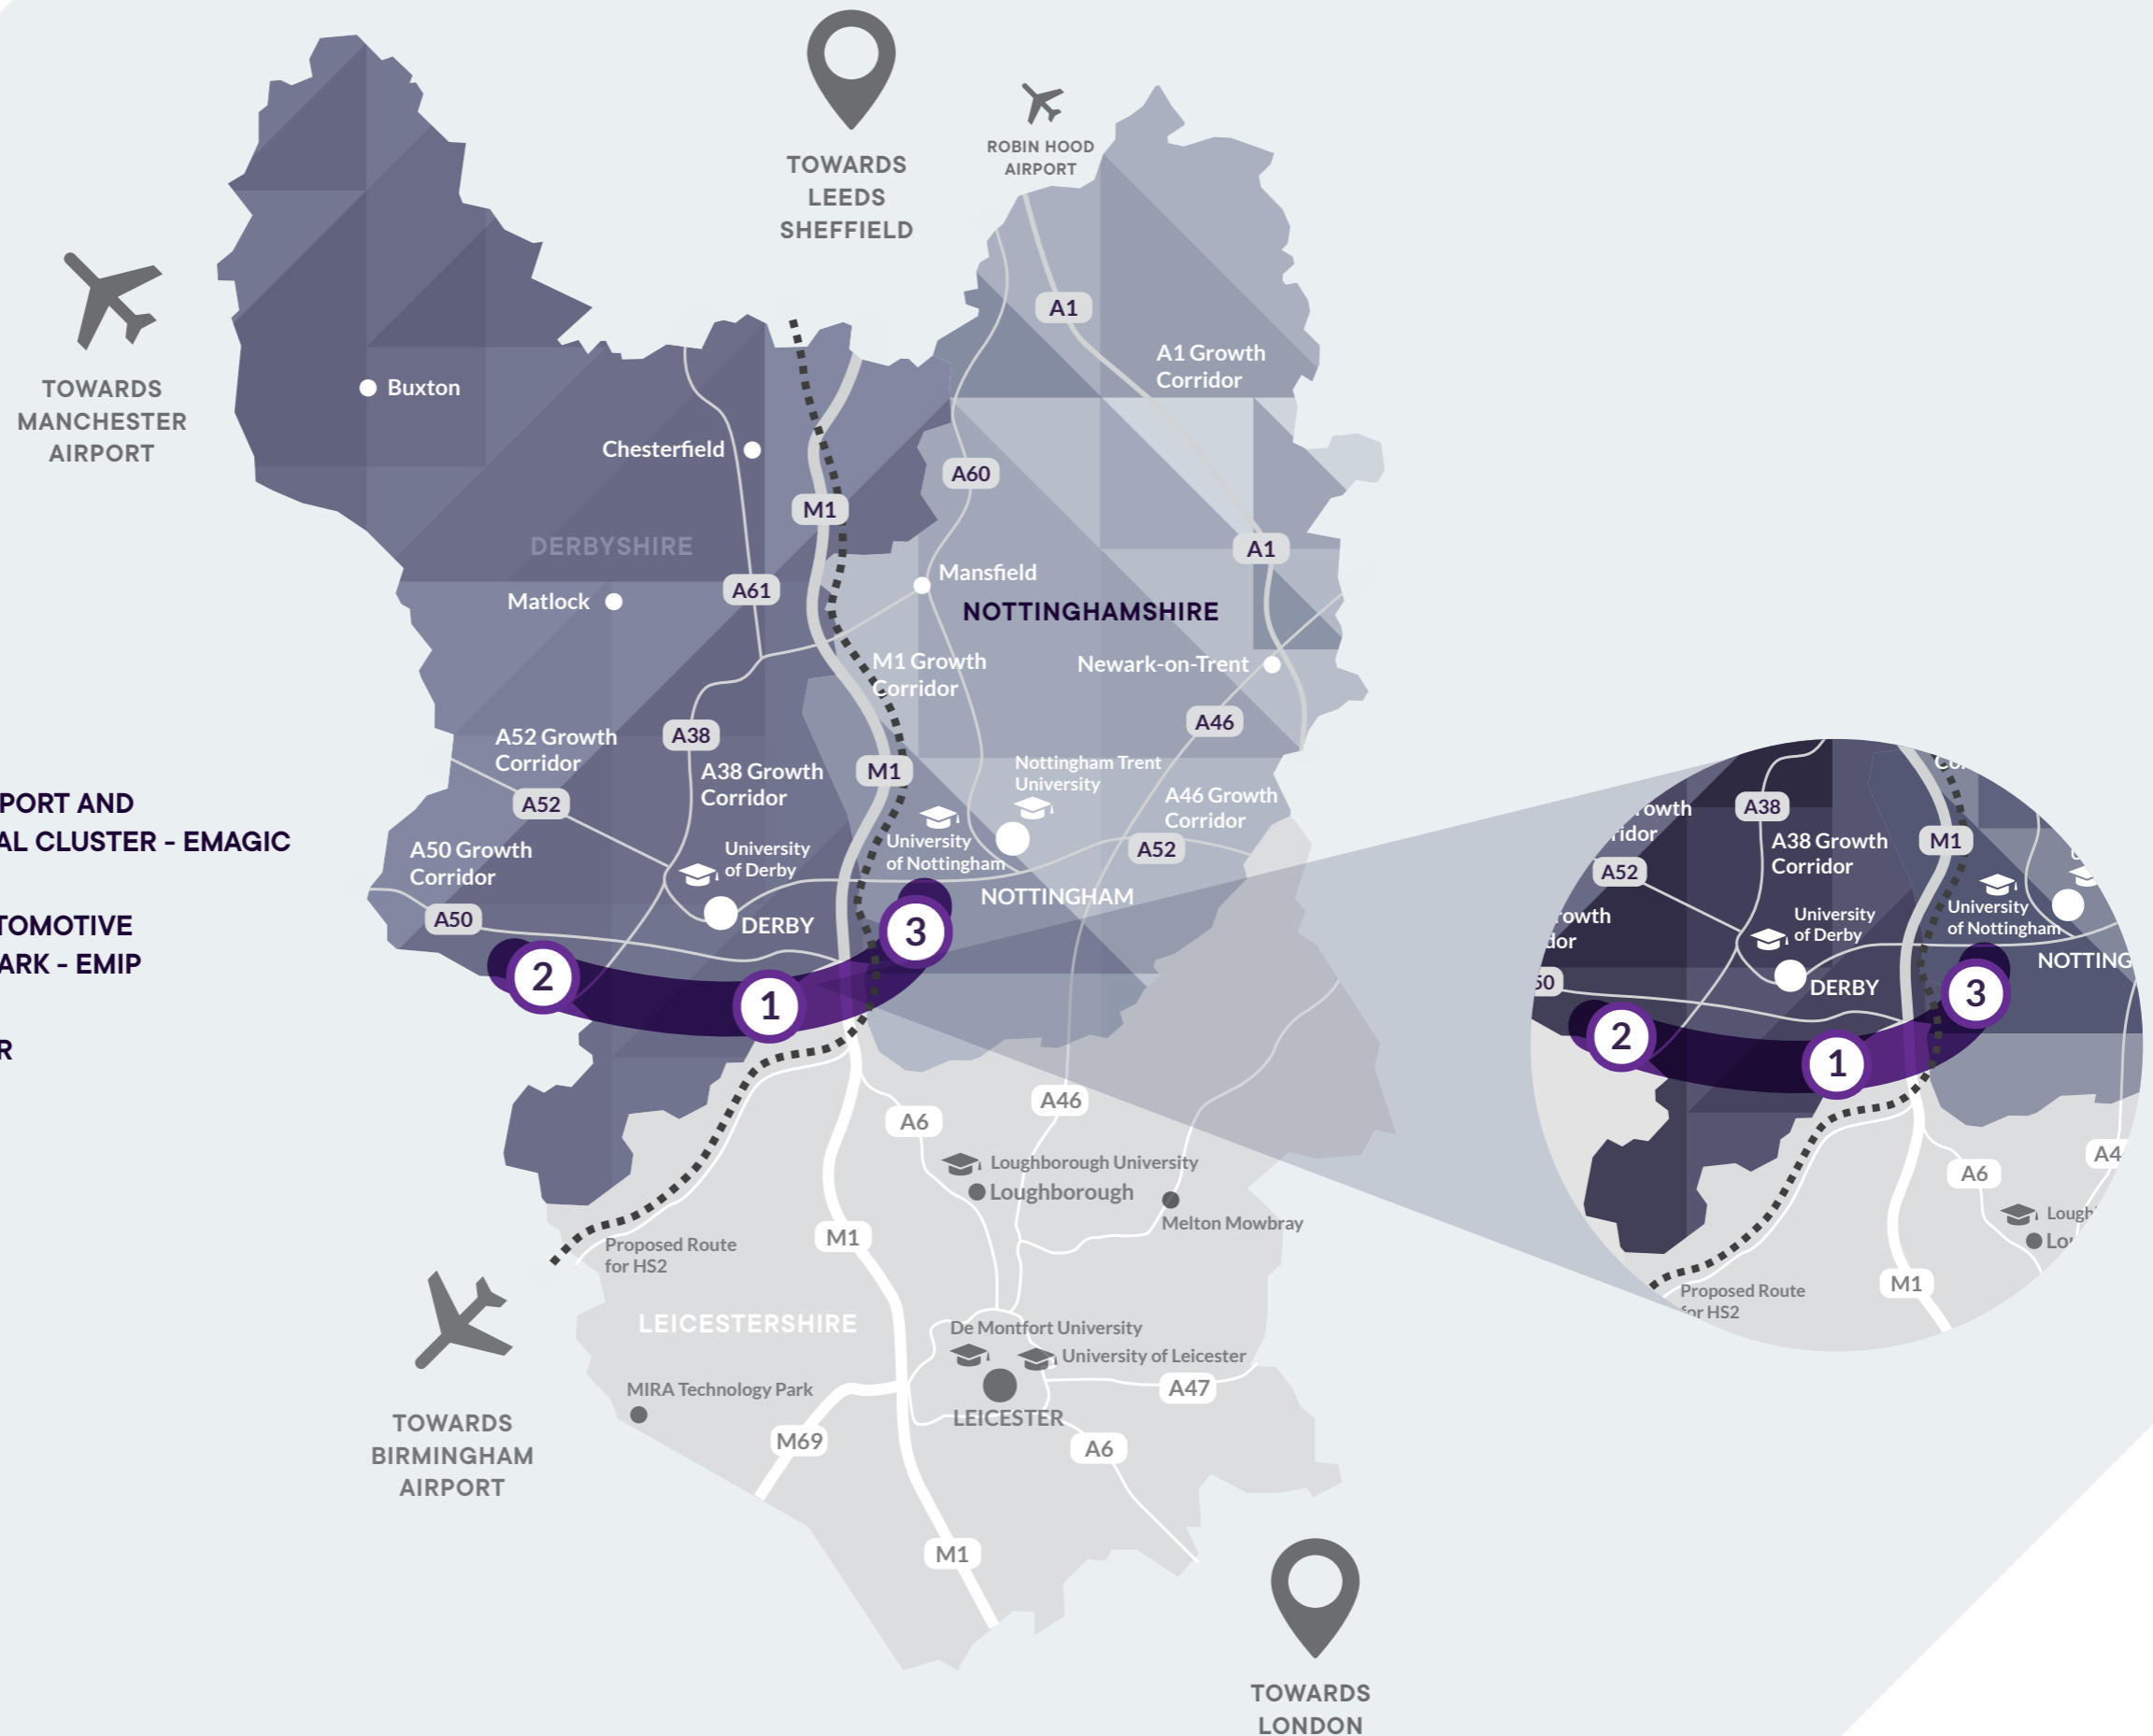

# THE UK'S GATEWAY TO GREEN GROWTH

- 1** EAST MIDLANDS AIRPORT AND GATEWAY INDUSTRIAL CLUSTER - EMAGIC
- 2** EAST MIDLANDS AUTOMOTIVE AND INTERMODAL PARK - EMIP
- 3** RATCLIFFE-ON-SOAR POWER STATION