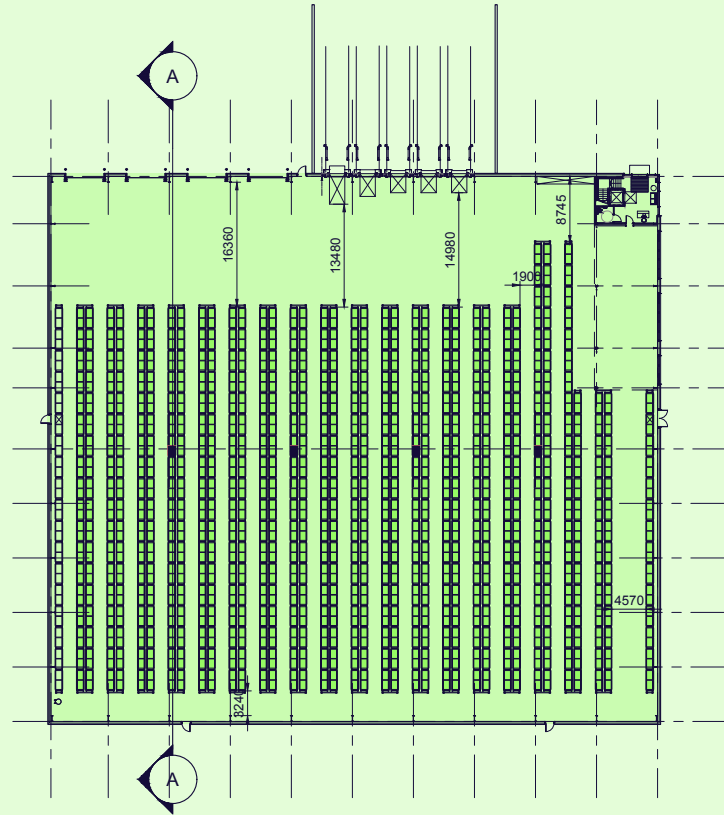

UNIT 5

65,815 SQ FT | CROSSWAYS COMMERCIAL PARK

Indicative Very Narrow Aisle (VNA) racking layout

MAXIMUM CAPACITY

8,844

pallet spaces

UNIT 5

65,815 SQ FT | CROSSWAYS COMMERCIAL PARK

Indicative Wide Aisle (WA) racking layout

MAXIMUM CAPACITY

6,756

pallet spaces