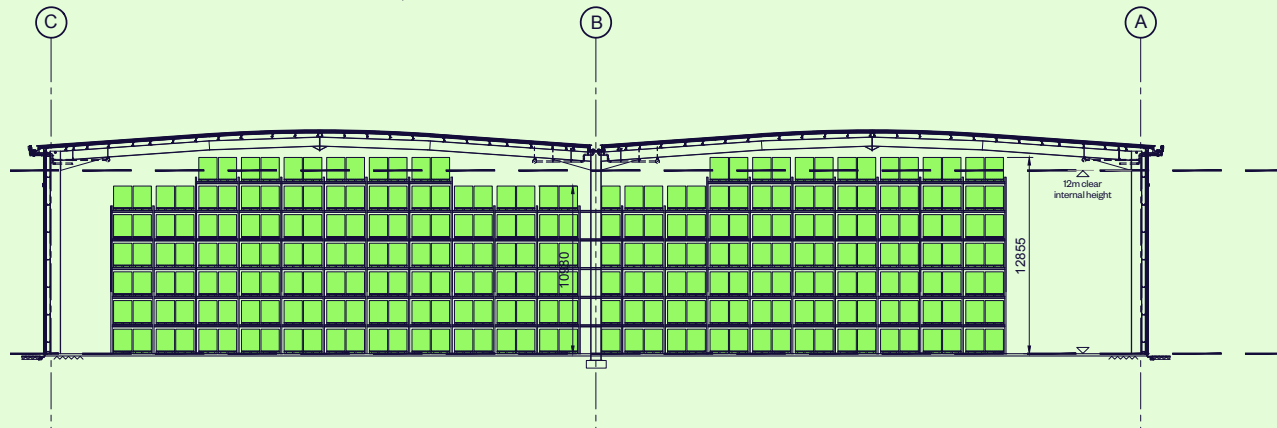

UNIT 5

65,815 SQ FT | CROSSWAYS COMMERCIAL PARK

Indicative Very Narrow Aisle (VNA) racking layout

MAXIMUM CAPACITY

8,844

pallet spaces

UNIT 5

65,815 SQ FT | CROSSWAYS COMMERCIAL PARK

Indicative Wide Aisle (WA) racking layout

MAXIMUM CAPACITY

6,756

pallet spaces