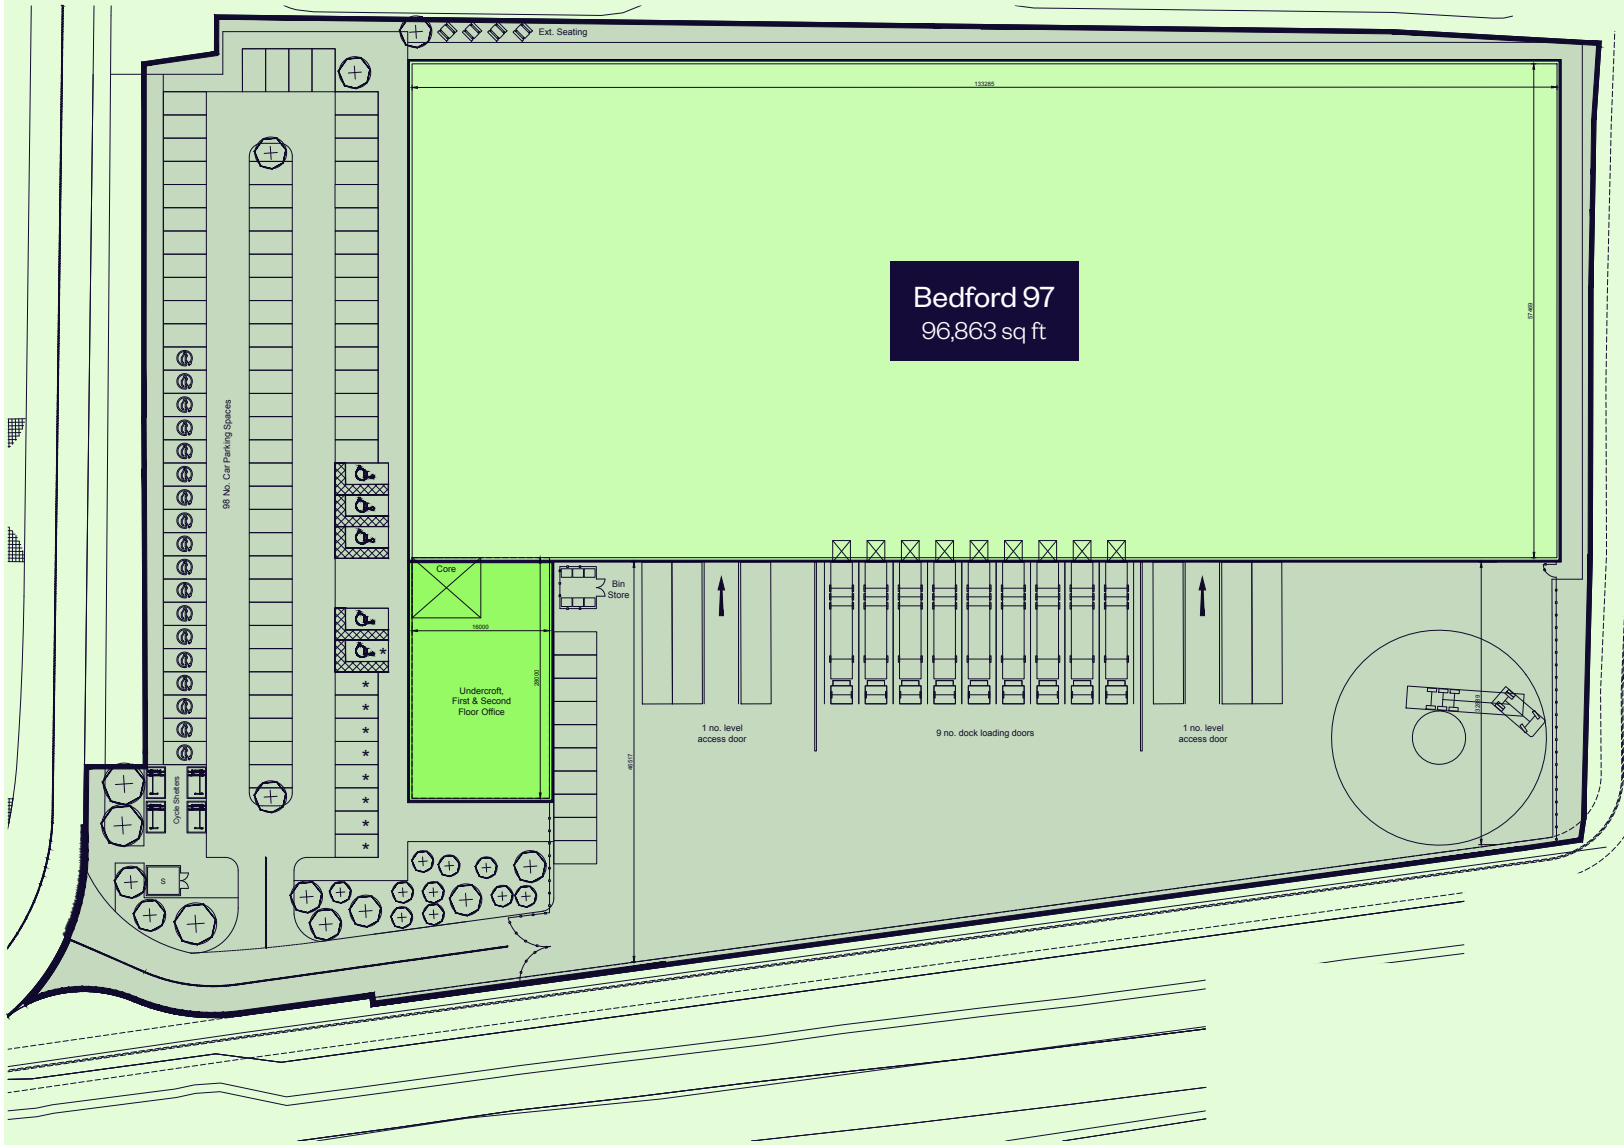

BEDFORD 97

SITE PLAN

Bedford 97	sq ft	sq m
Warehouse and undercroft	86,638	8,049
Ground, first and second floor offices	10,225	950
Plant deck	527	49
TOTAL	96,863	8,999

Warehouse space
Office space