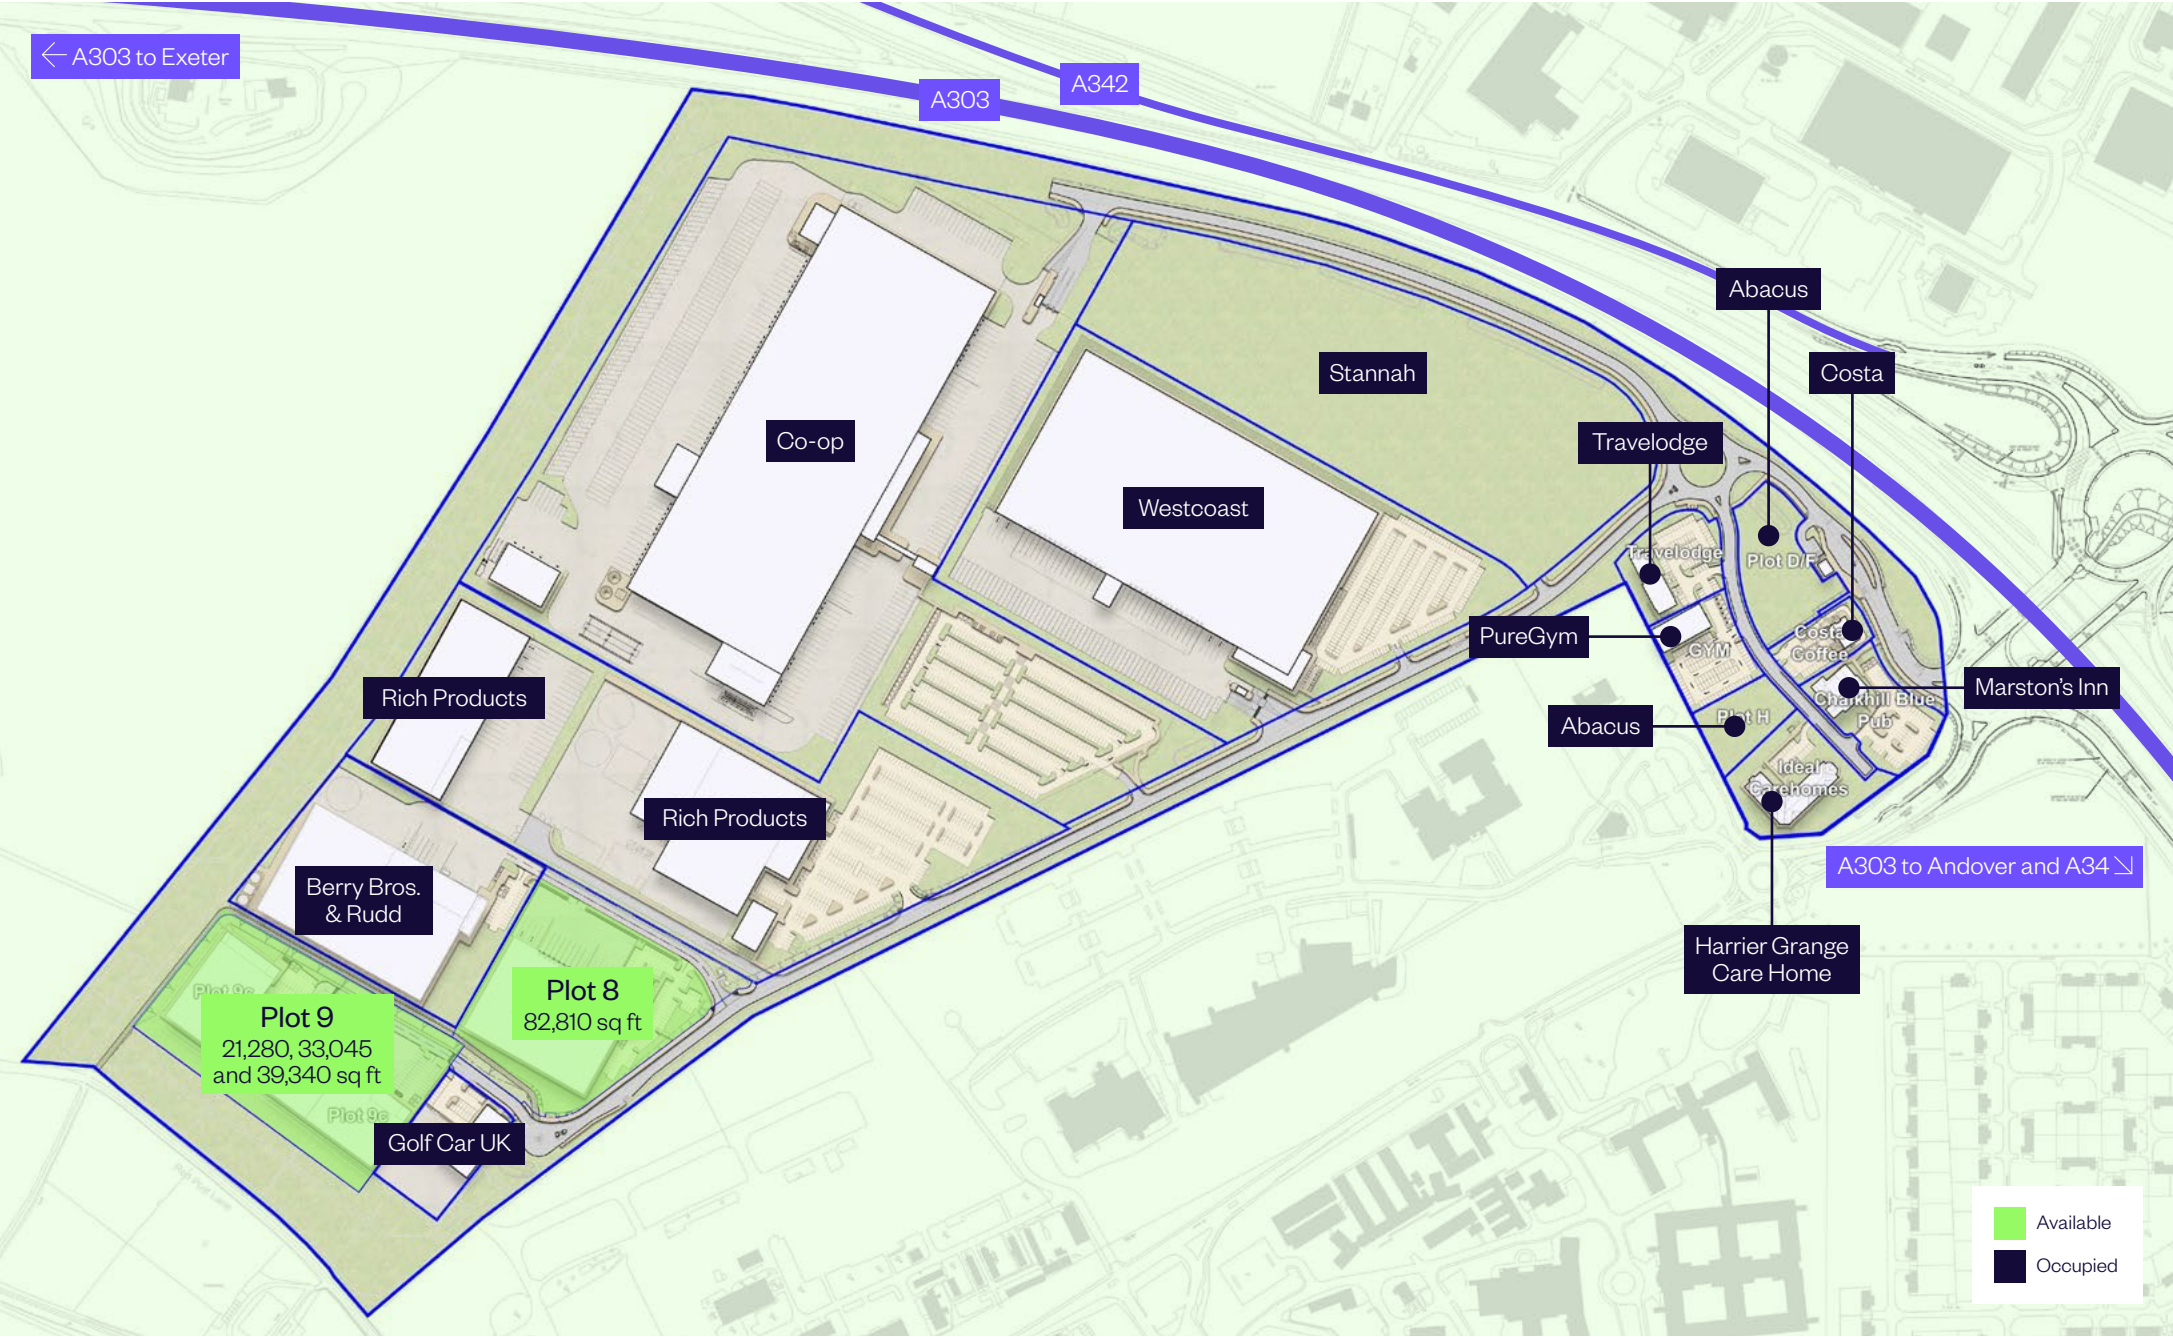

ANDOVER BUSINESS PARK Masterplan

← A303 to Exeter

A303

A342

Abacus

Costa

Stannah

Co-op

Marston's Inn

Abacus

Plot H

Ideal Carehomes

Berry Bros. & Rudd

A303 to Andover and A34 ↘

Harrier Grange Care Home

Rich Products

Plot 9
21,280, 33,045
and 39,340 sq ft

Plot 8
82,810 sq ft

Golf Car UK

Available
Occupied