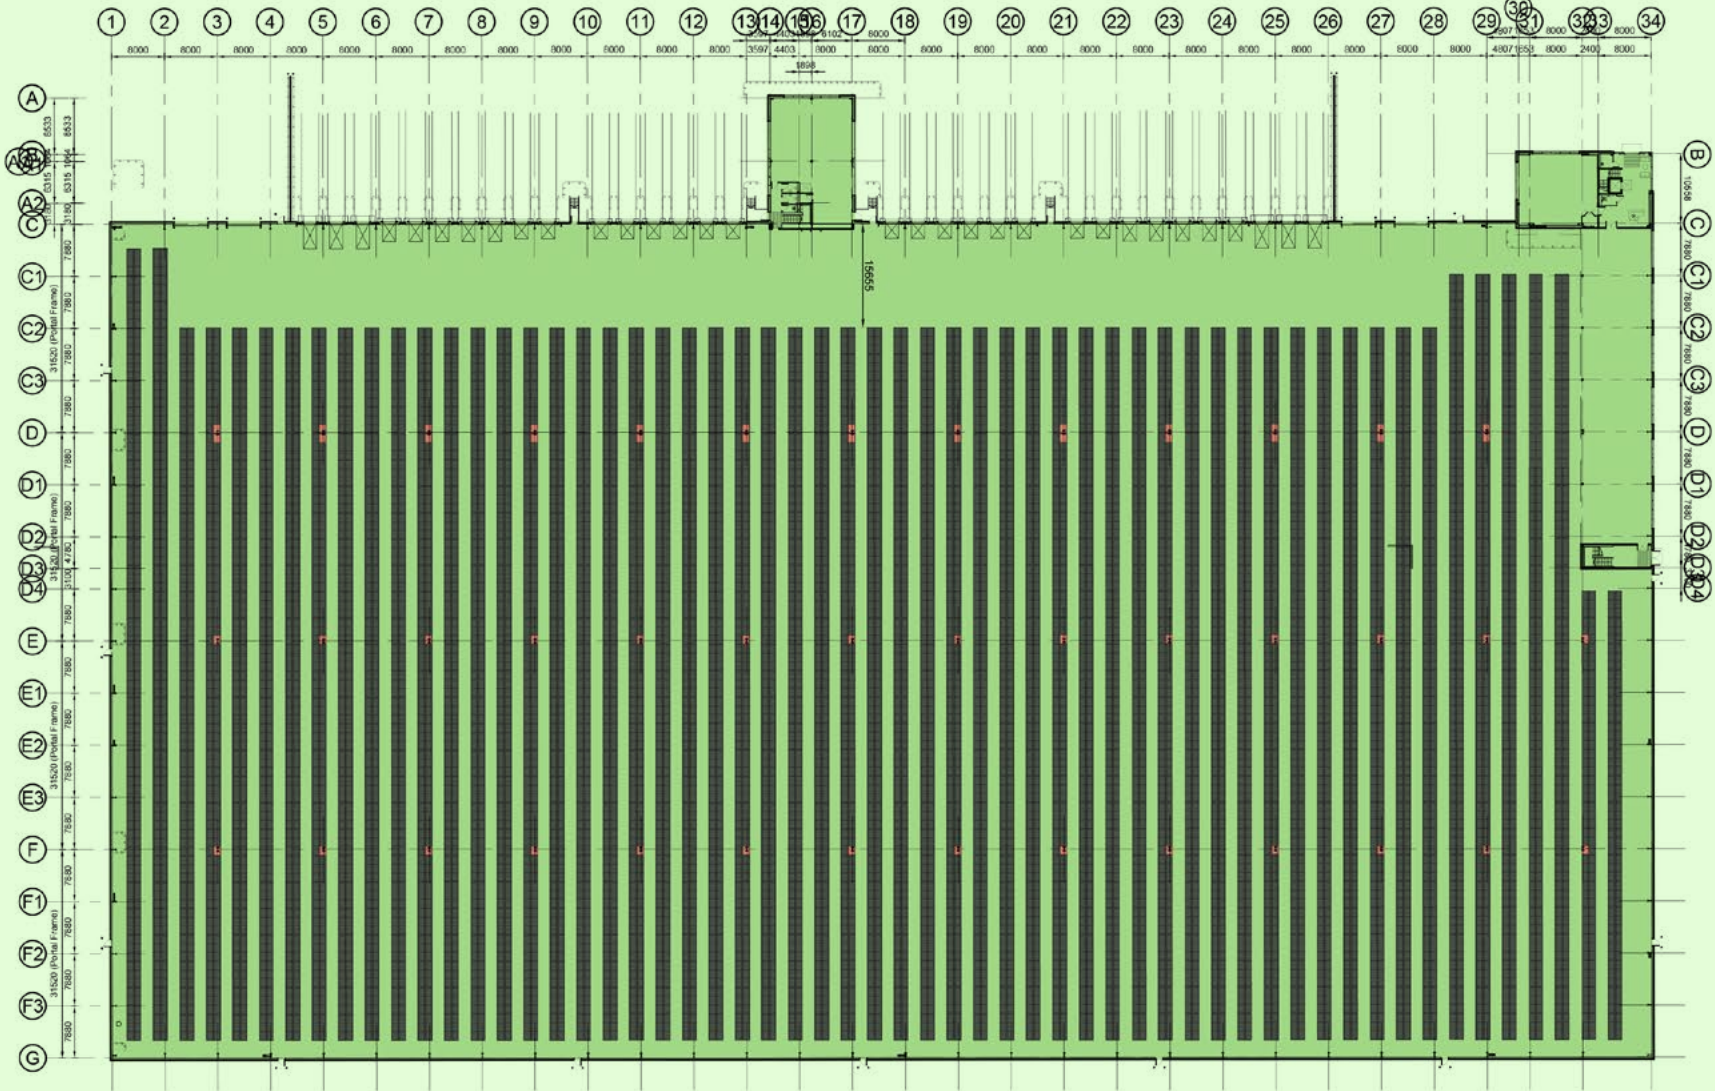

PURFLEET 343

INDICATIVE NARROW AISLE RACKING LAYOUT

TOTAL CAPACITY

82,404

pallet spaces

PURFLEET 343

INDICATIVE WIDE AISLE RACKING LAYOUT

TOTAL CAPACITY

61,263

pallet spaces